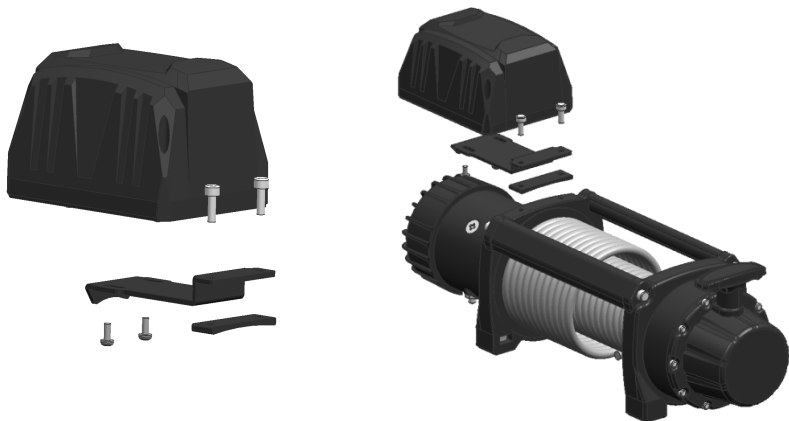

## Flexible mounting control box

WINCH 1

WINCH 2

Option 1 : Control box mounted over motor

Option 2: Control box mounted over drum