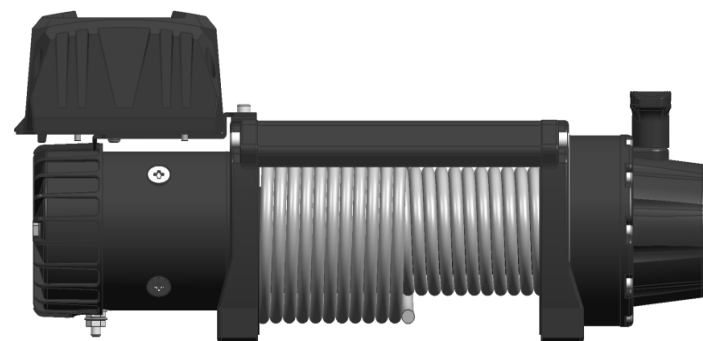

## Flexible mounting control box

WINCH 1

WINCH 2

Option 1 : Control box mounted over motor

Option 2: Control box mounted over drum